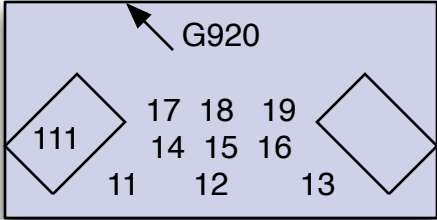

Magic Sheet
Page 1 of 2
Assassins
Babcock Theatre
LD: Cindy Murphy
11/01/05

1. Specials
2. Band: 130
   - Fairy Lights: 141
   - Window: 142
   - Flash: 143
   - Crowd Rims: 144
   - Headlight 2: 145
   - BD Window: 146
   - Headlight 3: 147
   - Fire: 148
   - Houselights: 999